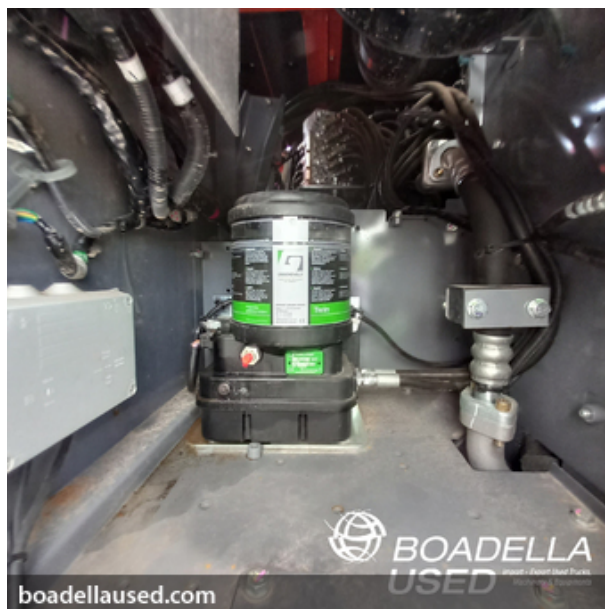

BOADELLA USED

Import - Export Used Trucks, Machinery & Equipments

BOADELLA USED

Pol. Ind. Girona - ctra. N-II, km. 706,5
17457 Riudellots de la Selva - Girona - SPAIN
www.boadelloused.com

T. 972 478 300

BOADELLA

GROUP