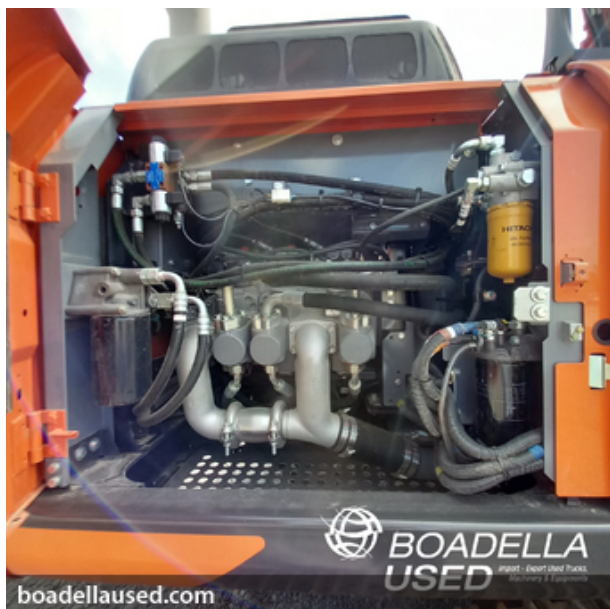

BOADELLA USED

Import - Export Used Trucks, Machinery & Equipments

BOADELLA USED

Pol. Ind. Girona - ctra. N-II, km. 706,5
17457 Riudellots de la Selva - Girona - SPAIN
www.boadelloused.com

T. 972 478 300

BOADELLA

GROUP