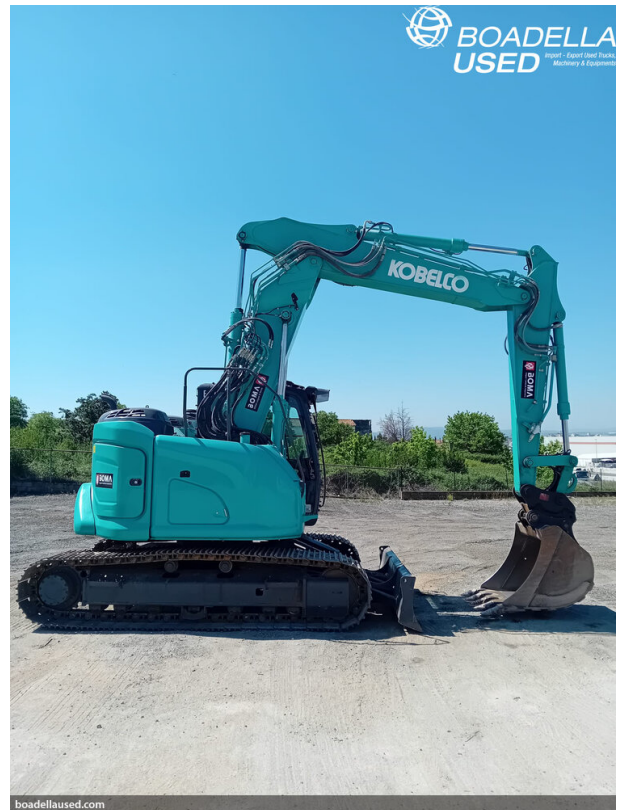

BOADELLA USED

Import - Export Used Trucks, Machinery & Equipments

BOADELLA USED

Pol. Ind. Girona - ctra. N-II, km. 706,5
17457 Riudellots de la Selva - Girona - SPAIN
www.boadelloused.com

T. 972 478 300